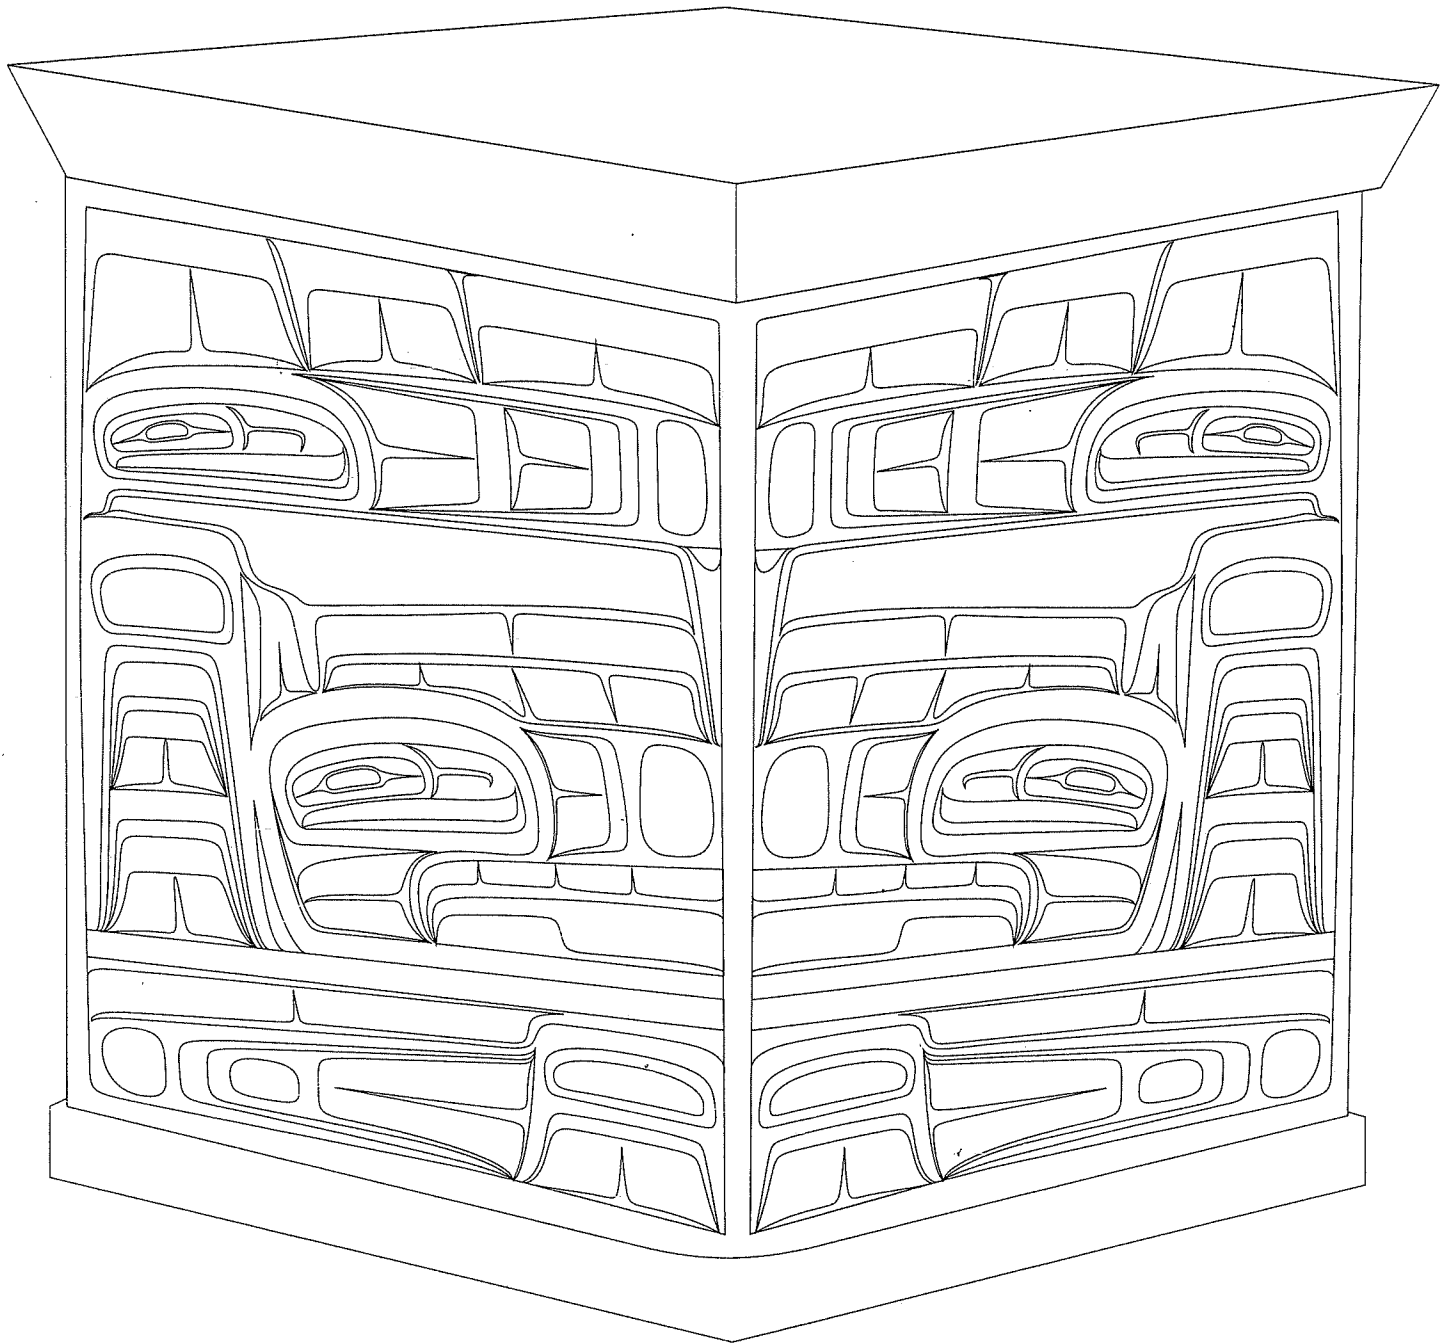

Raven - Allan Weir, Haida